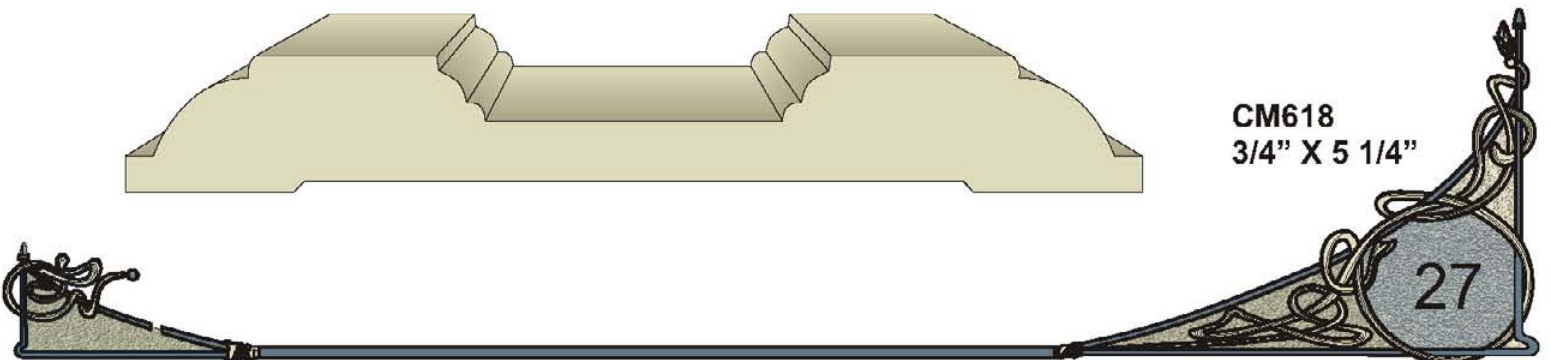

CM618
3/4" X 5 1/4"